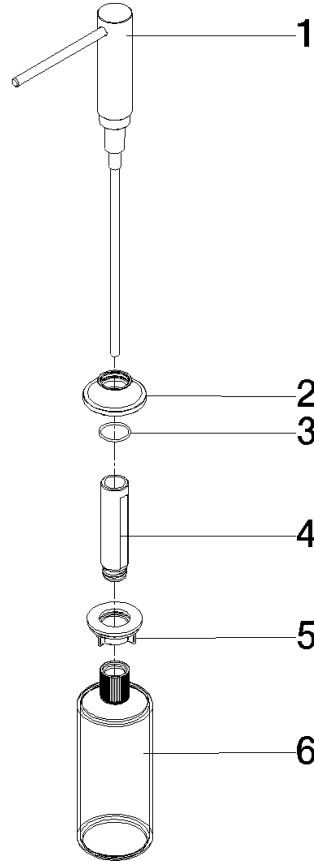

82 434 809

- 140mm projection
- 500 ml bottle
- can be filled from the top
- rotating pump head
- height 124 mm
- rosette Ø 55 mm
- hole diameter 25 mm

	Chrome	82 434 809-00
	Brushed Platinum	82 434 809-06
	Platinum	82 434 809-08
	Durabross (23kt Gold)	82 434 809-09
	Dark Chrome	82 434 809-19
	Brushed Durabross (23kt Gold)	82 434 809-28
	Matte Black	82 434 809-33
	Brushed Champagne (22kt Gold)	82 434 809-46
	Champagne (22kt Gold)	82 434 809-47
	Brushed Chrome	82 434 809-93
	Brushed Dark Platinum	82 434 809-99

82 434 809

mm [inches]

82 434 809

Parts for other finishes can be found here: Brushed Platinum

Spare parts list

No.	Item Number	Name	Quantity used	Delivery time
1	90 10 10 534 00-00	dispenser	1	10
2	90 27 87 042 00-00	rosette	1	10
3	09 14 10 112 90	seal	1	2
4	08 10 10 527 90	holder	1	2
5	05 23 10 001 00 90	fixing set	1	2
6	90 10 10 603 00 90	container	1	2